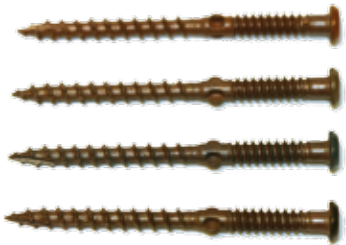

### Composite Screws

Cedar, Pewter, Walnut & Weathered Wood

(Guardeck Prestige Colors)

#8 x 2 3/4"

### Painted Screws

Matching Colors with Various Deck Boards

#8 x 2 1/4"

### Unpainted Screws

Square Drive  
Stainless Steel Screws  
(Finish Head)

Sizes: #7 x 1 1/2" and #7 x 2 1/4"  
#8" x 1 1/2" Flathead Screws

R1 & R2 Square Drive Bits

No Pre-drilling Needed!

ACQ Approved

Removable

The FastenMaster Cortex Concealed Fastening System is the fastest, easiest way to conceal the heads of your deck screws on specific deck types.

Set Screw

Set Plug

All Set!